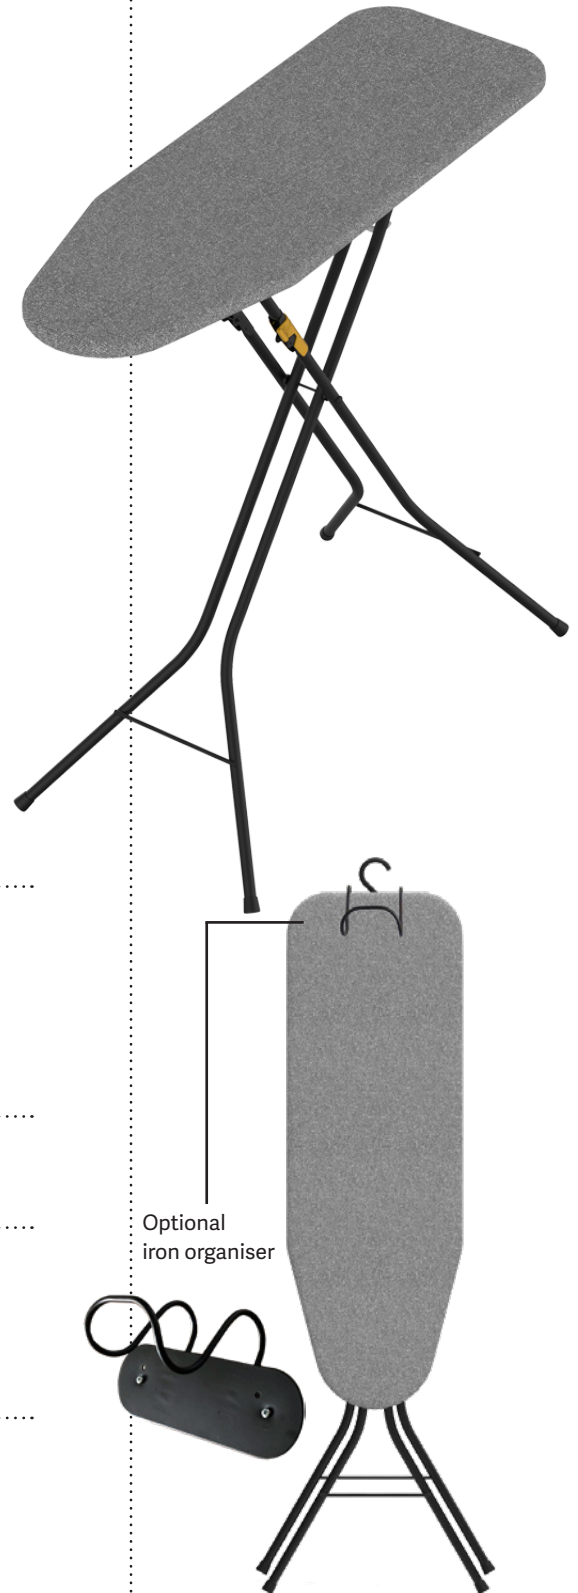

TECHNICAL PRODUCT SHEET

BY BENTLEY

Taylor IRONING BOARD

- + Compact mesh frame board
- + Special design for easy ironing
- + Solid 16mm black legs
- + Quick unfolding / folding
- + Special locking mechanism
- + Including hanging hook
- + Durable uncompromising quality

SPECIFICATIONS

Sizes

Sizes (W x D x H)   Folded: 30 x 3 x 127 cm (incl. hook)
Ironing surface: 30 x 85 cm
Ironing height: 88 cm

Weight   2,5 kg

Material & colour

Material/colour   Metal, plastic, cotton / Black, Grey, Yellow

Packaging

Packaging   On request
Carton size   On request
Gross weight   Weight per piece on request

Item number

M6070   Taylor - ironing board
M6072   Taylor - organiser
M6071   Additional covers (per 10 pcs)

Optional
iron organiser

MOOR is a registered trademark of:

Bentley Europe BV
Wethouder Venteweg 92 D
2805 JR Gouda - The Netherlands

T +31 (0)182 58 14 42
E info@moorforyourroom.com
I www.moorforyourroom.com